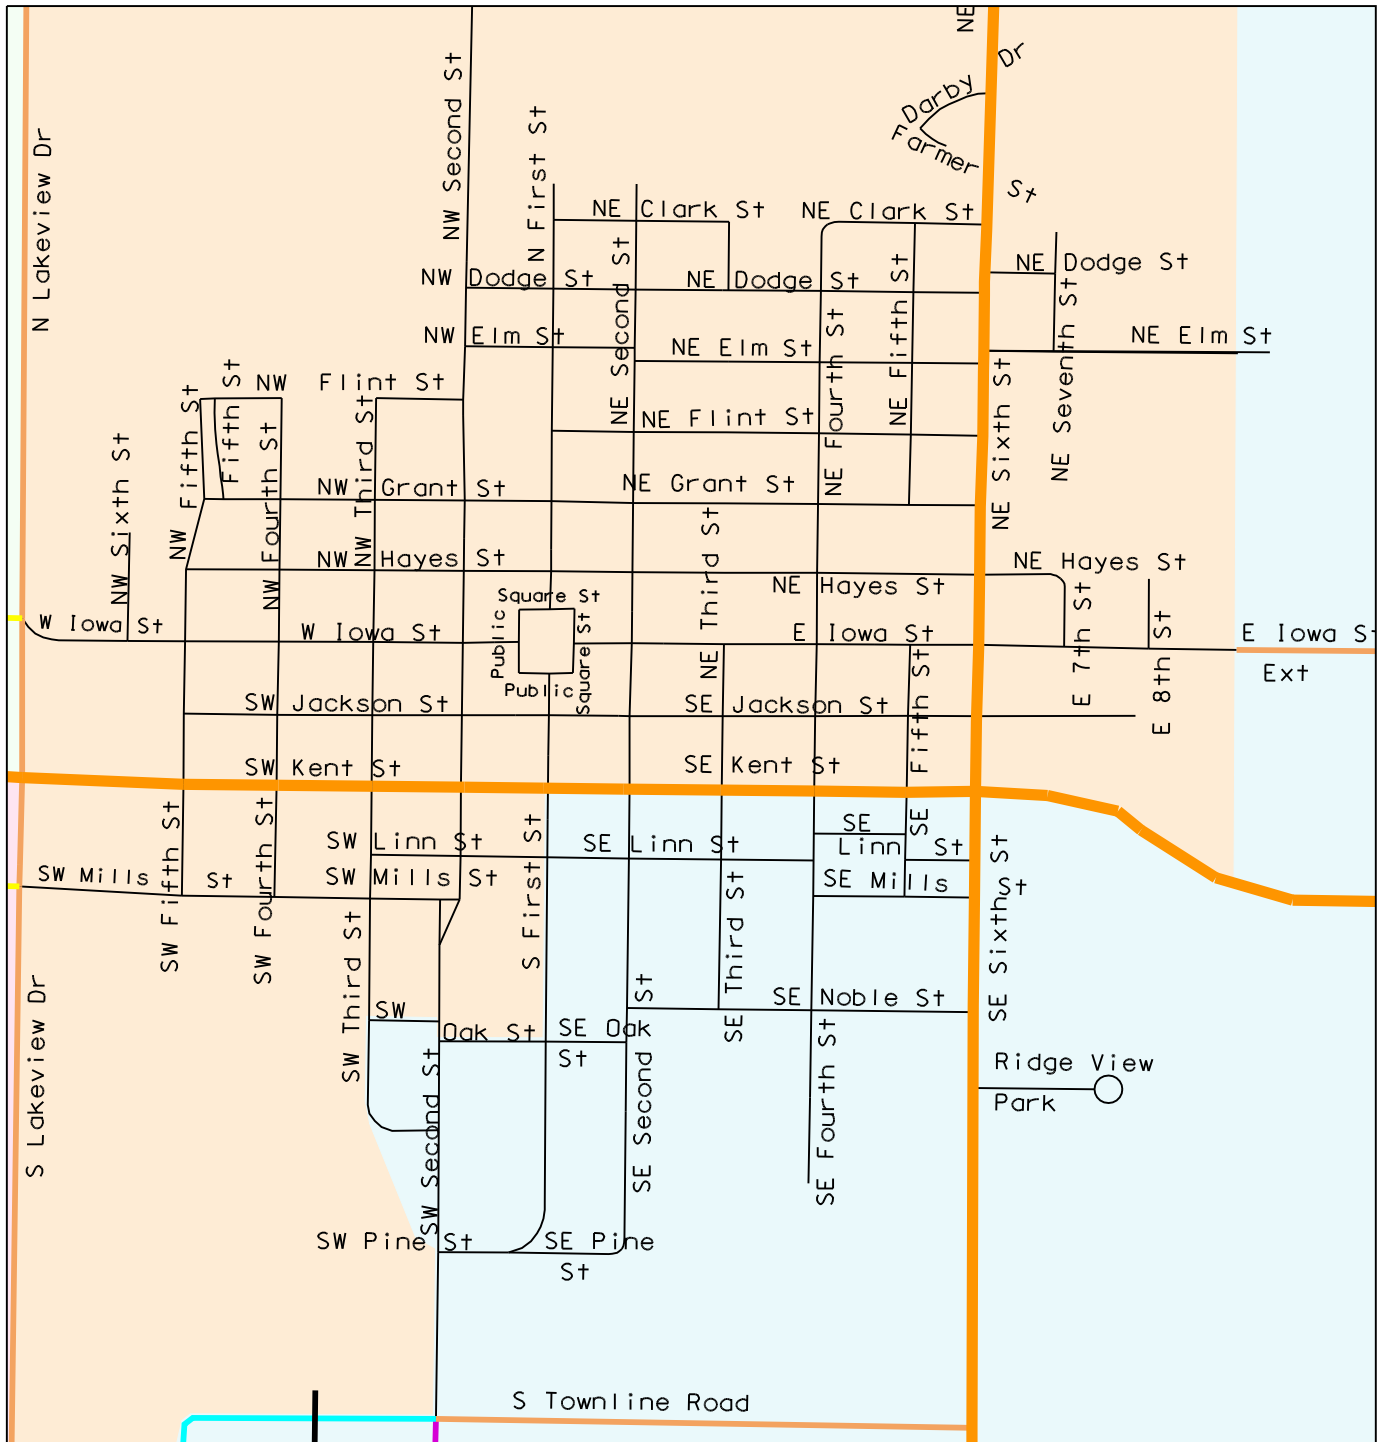

St

City of Greenfield (Street Divide)  
 for Supervisor District/Voting District 4 &  
 Supervisor District/Voting District 5  
 Lee Twp.  
 Section 7&8, 17&18

75N

2

64

0