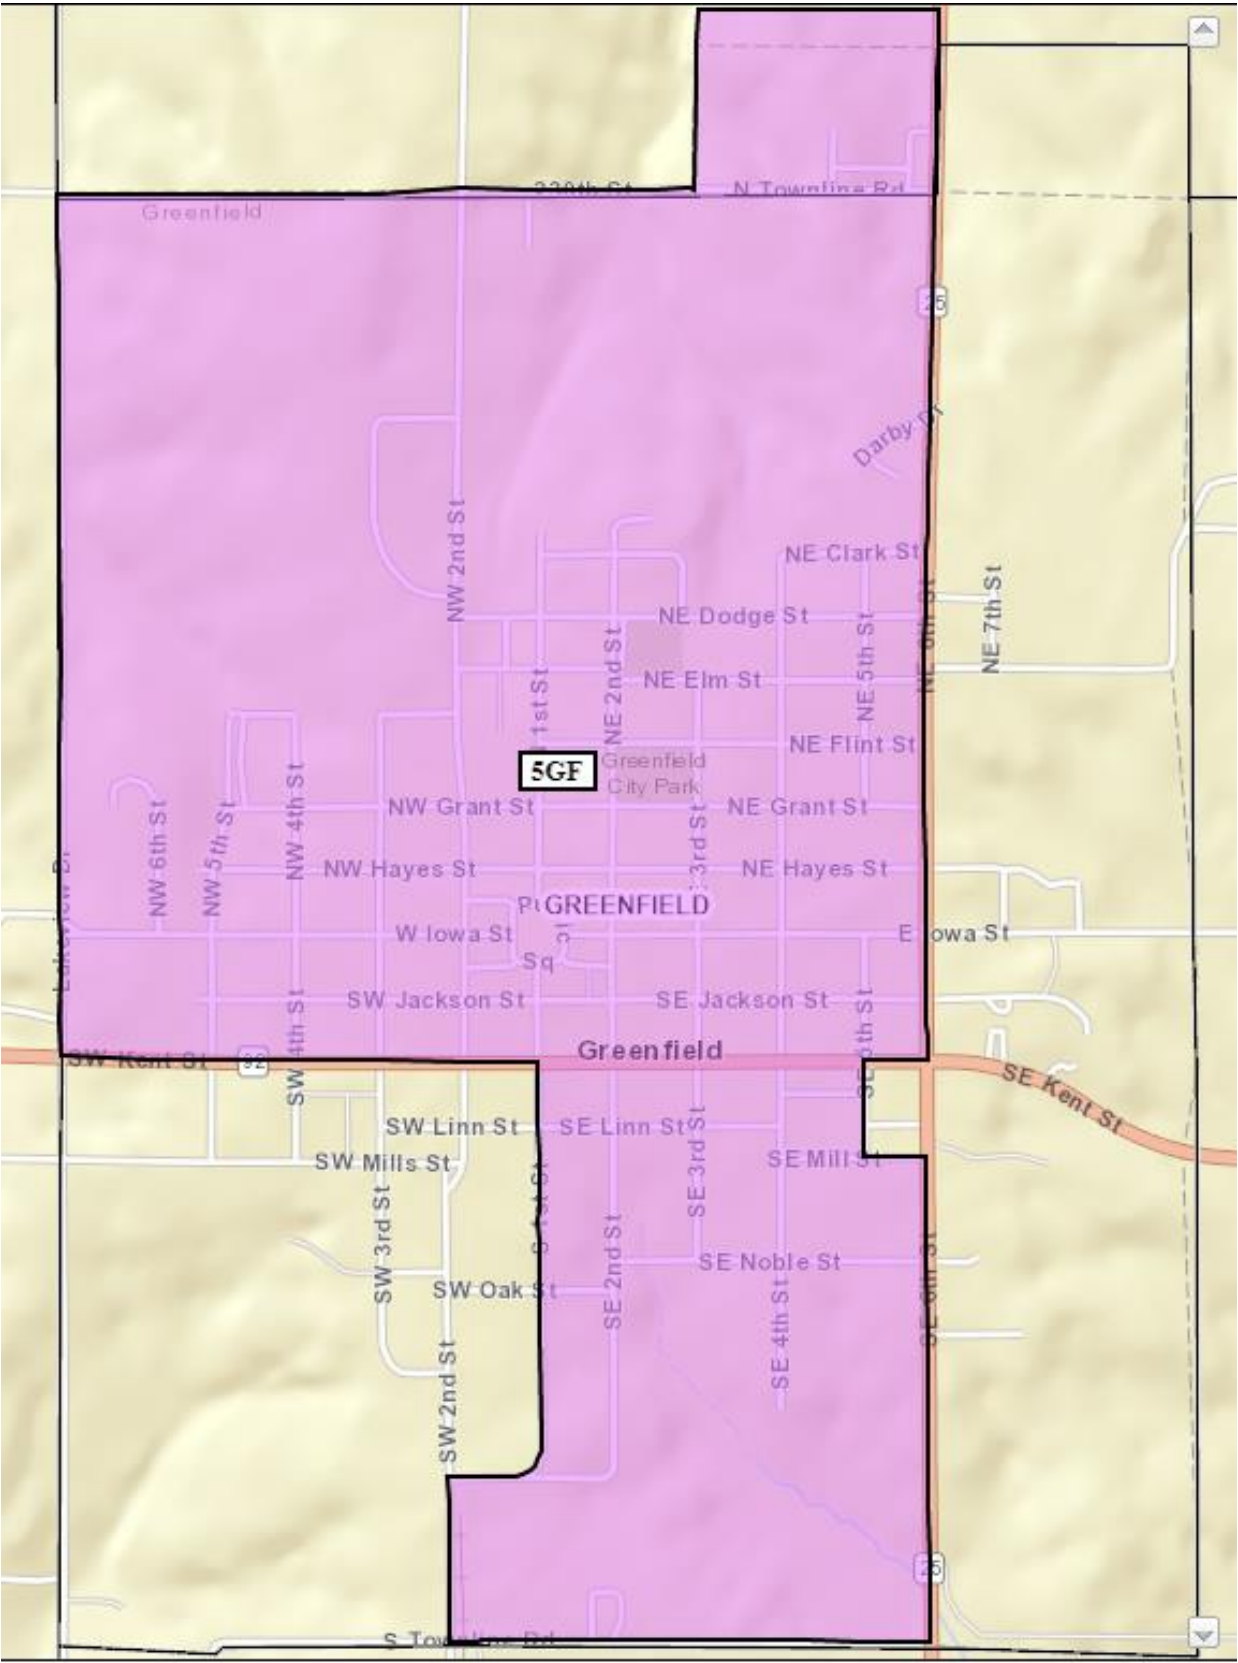

Cross  
Adair

GRI

JACKSON

250th St

Fontanelle

SUMMERSET

92

Highway 92

92

Highway 92

3SW

Fontanelle Rd

WASHINGTON

RICHLAND

310th St

Adair  
Adams

NW 2nd St

NE Clark St

NE Dodge St

NE Elm St

NE Flint St

1st St

NE 2nd St

NE Grant St

SE Mill St

SW 3rd St

SE 3rd St

SW Oak St

SE Noble St

SW 2nd St

SE 2nd St

SE 4th St