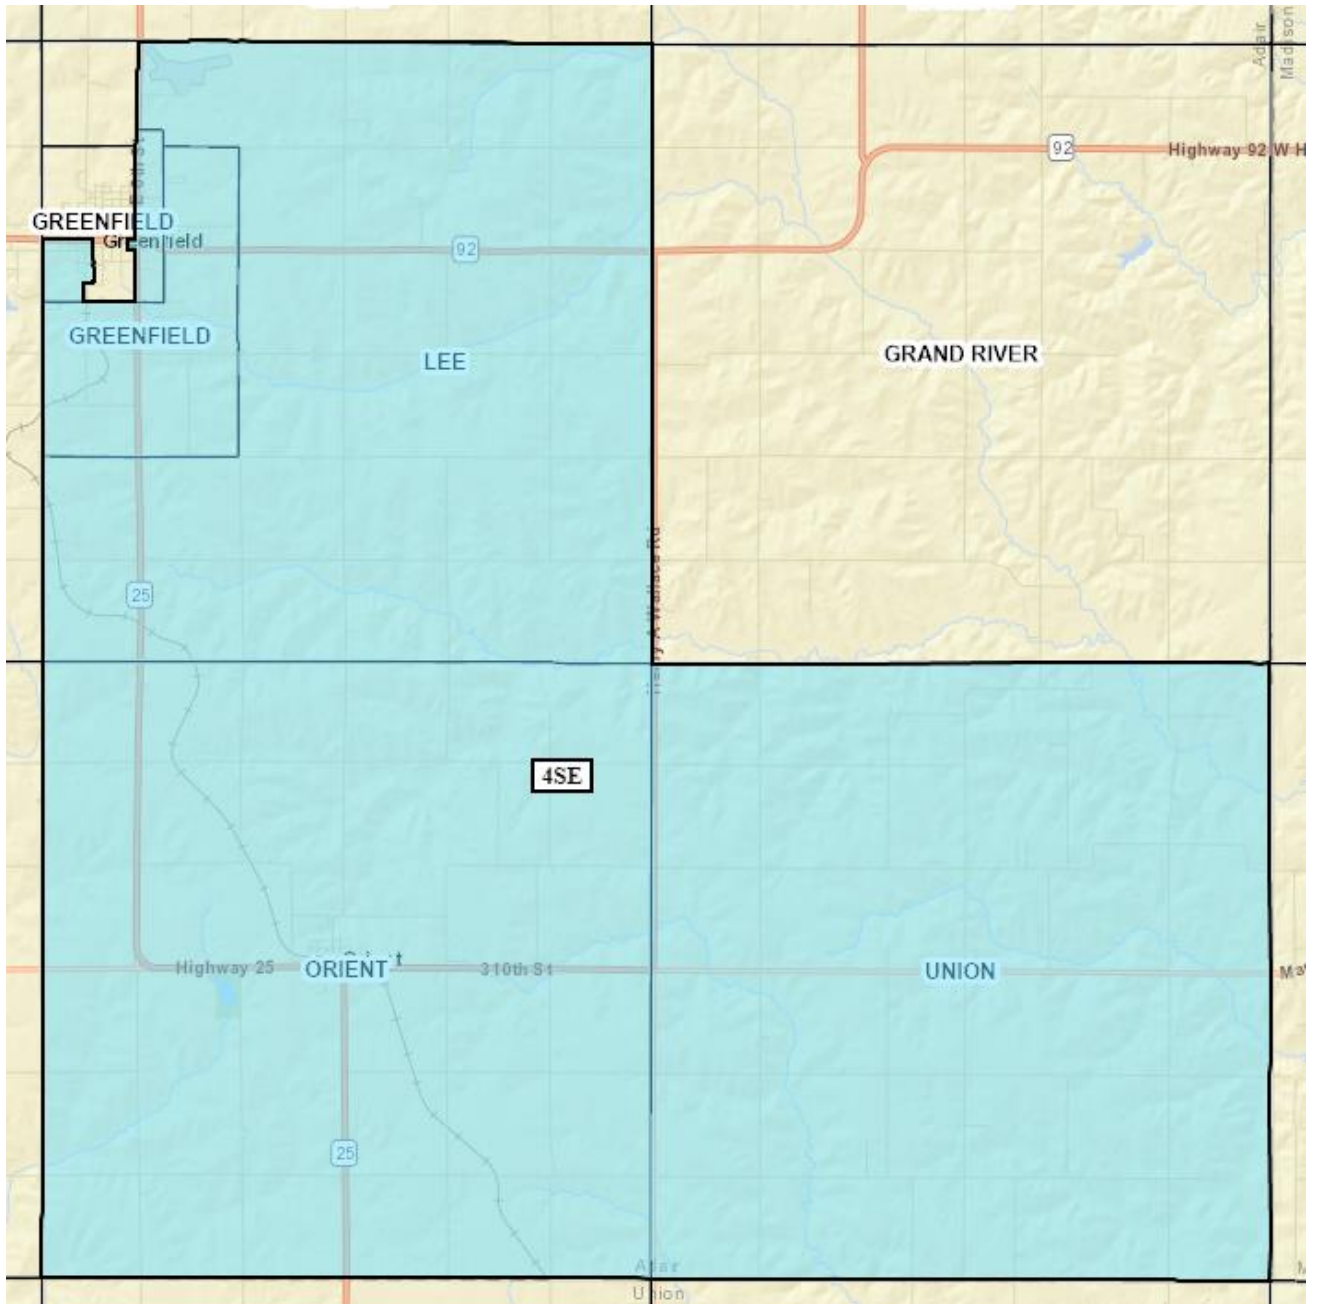

Cross  
Adair

GRI

JACKSON

250th St

Fontanelle

SUMMERSET

92

Highway 92

92

Highway 92

3SW

Fontanelle Rd

WASHINGTON

RICHLAND

310th St

Adair  
Adams

5GF

GREENFIELD

Greenfield

Greenfield

220th St

N Townline Rd

36

Darby Rd

NW 2nd St

NE Clark St

NE Dodge St

NE Elm St

NE Flint St

1st St

NE 2nd St

NE Grant St